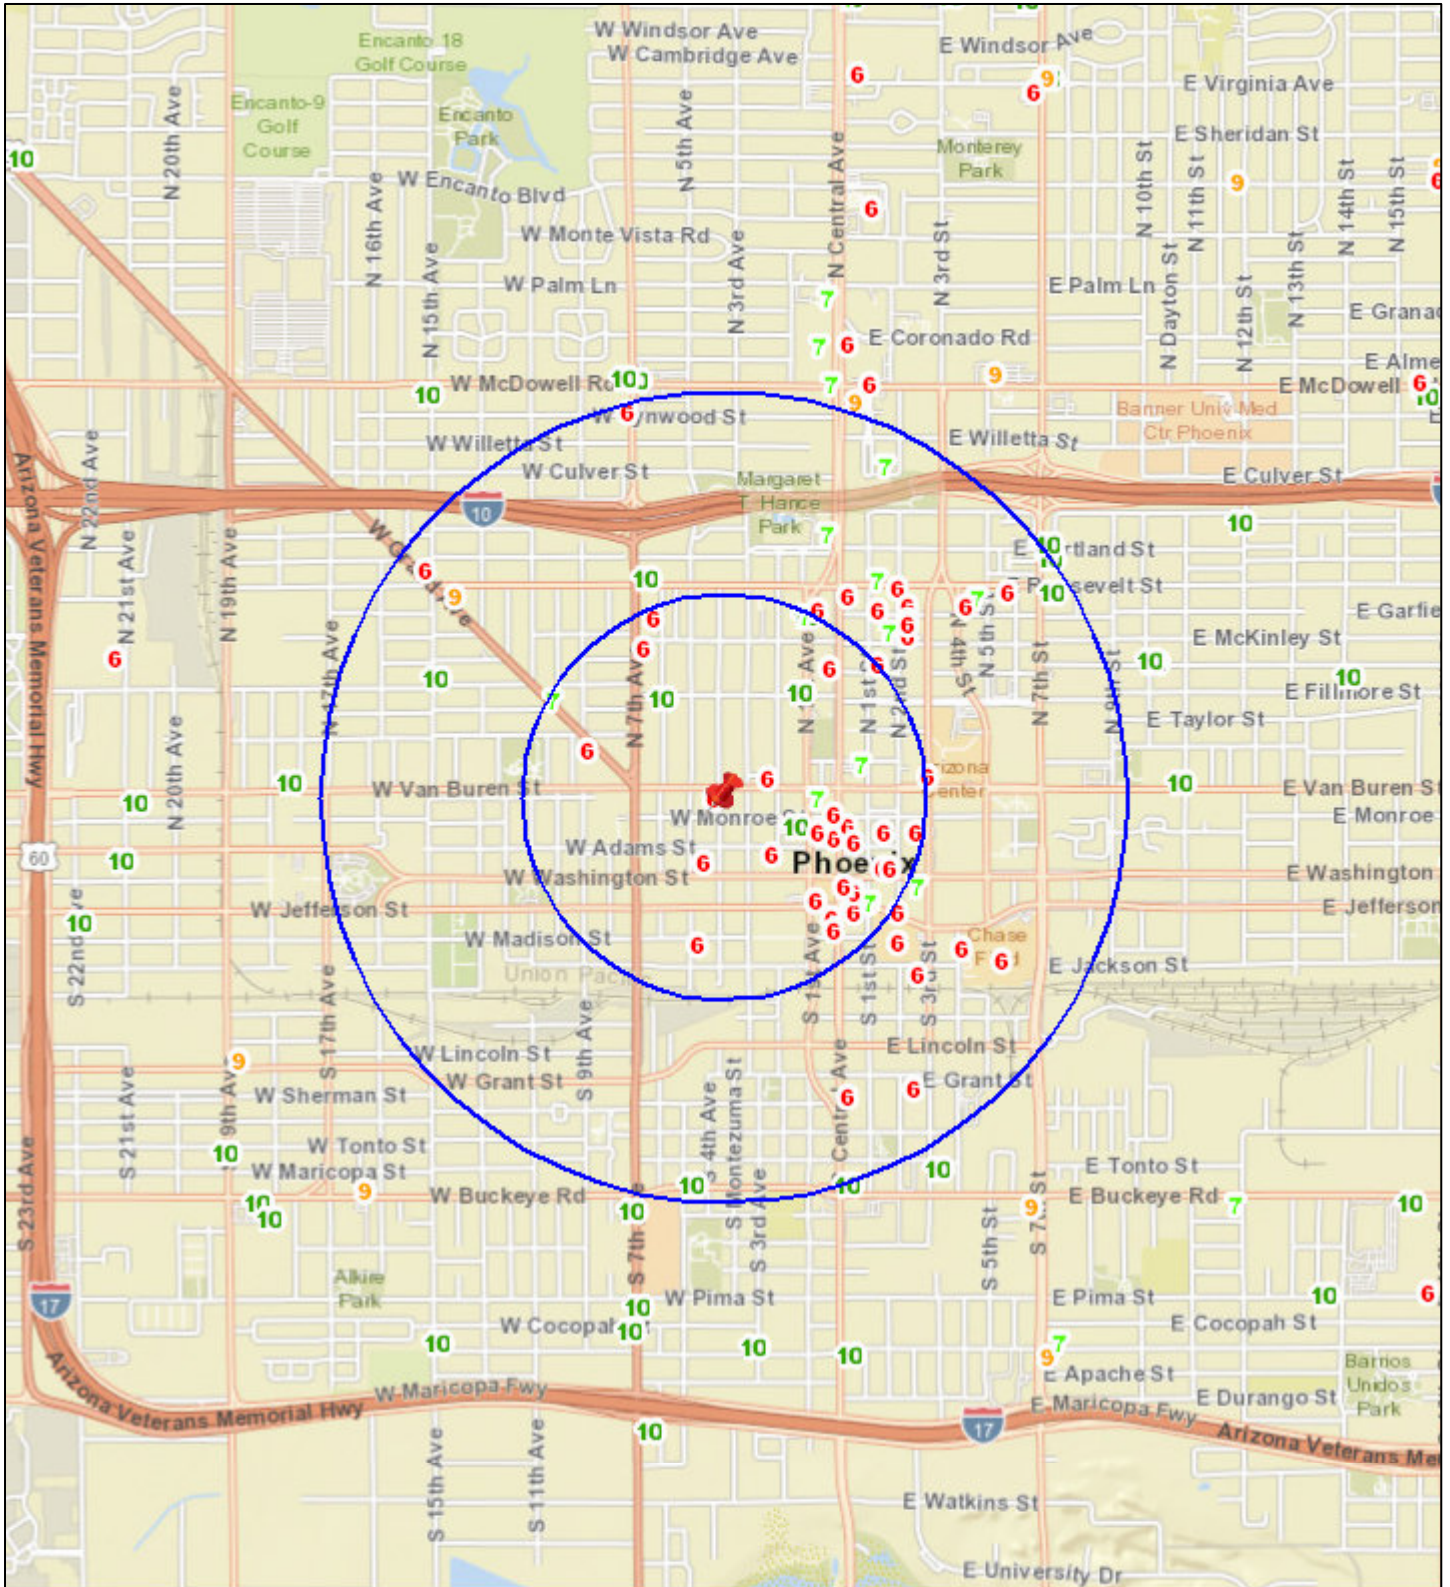

# Liquor License Map: QUARTZ DESERT TIKI

345 W VAN BUREN ST

Date: 8/22/2022